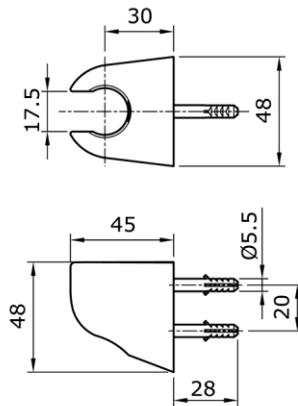

TOTO

Perfection by Design

Type No. : 90915-1WN
Description : Shower Hanger

Technical Specification :

Copyright © W. ATELIER SDN. BHD., All rights reserved.

All photos and specification in this brochure are only for illustration and do not necessarily represent the final standard specification. Manufacturer reserve the rights to make further improvements and changes, where appropriate during design development. Therefore, they shall not form part of an offer or contract.