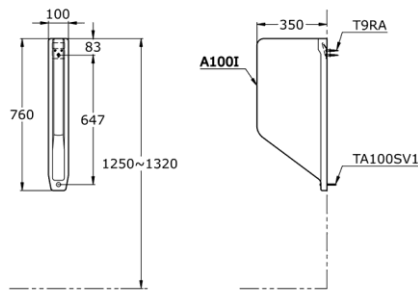

TOTO

Perfection by Design

Type No. : A100
Description : Urinal Partition

Technical Specification :

A 100

Copyright © W. ATELIER SDN. BHD., All rights reserved.

All photos and specification in this brochure are only for illustration and do not necessarily represent the final standard specification. Manufacturer reserve the rights to make further improvements and changes, where appropriate during design development. Therefore, they shall not form part of an offer or contract.