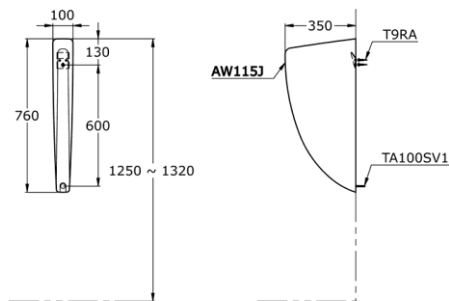

TOTO

Perfection by Design

Type No. : AW115J
Description : Urinal Partition With Screws

Technical Specification :

AW 115 J

Copyright © W. ATELIER SDN. BHD., All rights reserved.

All photos and specification in this brochure are only for illustration and do not necessarily represent the final standard specification. Manufacturer reserve the rights to make further improvements and changes, where appropriate during design development. Therefore, they shall not form part of an offer or contract.