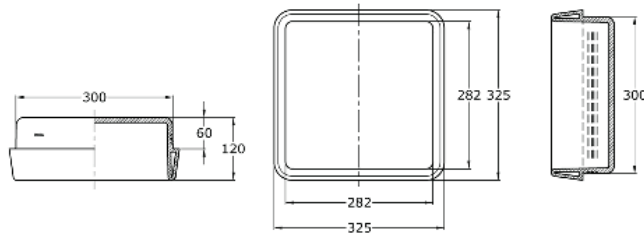

Technical Specification :

AW 80 J