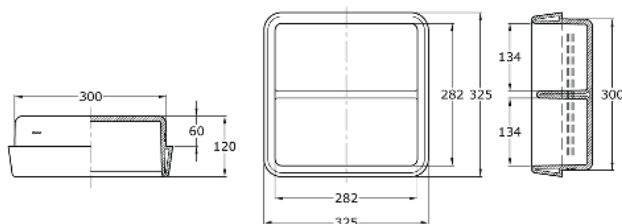

TOTO

Perfection by Design

Type No. : AW81J
Description : Semi Recessed Soap Holder

Technical Specification :

Copyright © W. ATELIER SDN. BHD., All rights reserved.

All photos and specification in this brochure are only for illustration and do not necessarily represent the final standard specification. Manufacturer reserve the rights to make further improvements and changes, where appropriate during design development. Therefore, they shall not form part of an offer or contract.