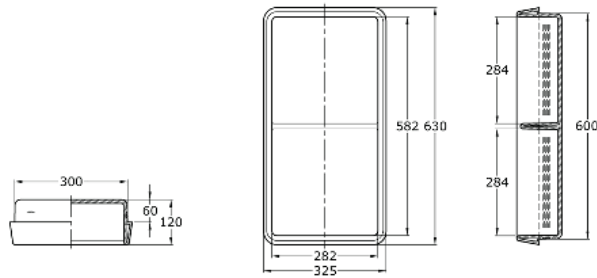

TOTO

Perfection by Design

Type No. : AW82J
Description : Semi Recessed Soap Holder

Technical Specification :

Copyright © W. ATELIER SDN. BHD., All rights reserved.

All photos and specification in this brochure are only for illustration and do not necessarily represent the final standard specification. Manufacturer reserve the rights to make further improvements and changes, where appropriate during design development. Therefore, they shall not form part of an offer or contract.