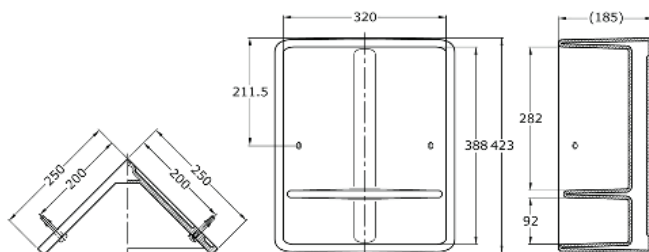

TOTO

Perfection by Design

Type No. : AW83J
Description : Corner Soap Holder

Technical Specification :

Copyright © W. ATELIER SDN. BHD., All rights reserved.

All photos and specification in this brochure are only for illustration and do not necessarily represent the final standard specification. Manufacturer reserve the rights to make further improvements and changes, where appropriate during design development. Therefore, they shall not form part of an offer or contract.