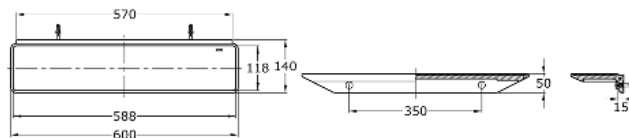

TOTO

Perfection by Design

Type No. : AW84J
Description : Slimline Wall Shelf

Technical Specification :

Copyright © W. ATELIER SDN. BHD., All rights reserved.

All photos and specification in this brochure are only for illustration and do not necessarily represent the final standard specification. Manufacturer reserve the rights to make further improvements and changes, where appropriate during design development. Therefore, they shall not form part of an offer or contract.