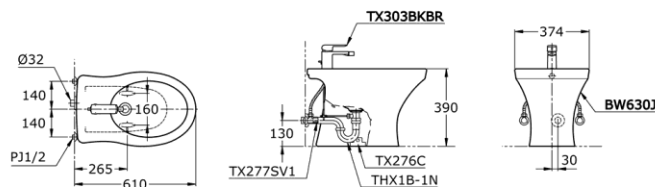

TOTO

Perfection by Design

Type No. : BW630J
Description : Wall Faced

Technical Specification :

BW 630 J

Copyright © W. ATELIER SDN. BHD., All rights reserved.

All photos and specification in this brochure are only for illustration and do not necessarily represent the final standard specification. Manufacturer reserve the rights to make further improvements and changes, where appropriate during design development. Therefore, they shall not form part of an offer or contract.