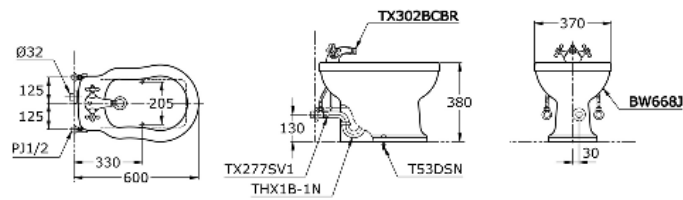

Copyright © W. ATELIER SDN. BHD., All rights reserved.

All photos and specification in this brochure are only for illustration and do not necessarily represent the final standard specification. Manufacturer reserve the rights to make further improvements and changes, where appropriate during design development. Therefore, they shall not form part of an offer or contract.