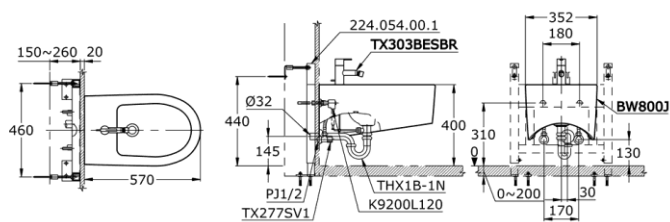

TOTO

Perfection by Design

Type No. : BW800J
Description : Wall Hung

Technical Specification :

BW 800 J

Copyright © W. ATELIER SDN. BHD., All rights reserved.

All photos and specification in this brochure are only for illustration and do not necessarily represent the final standard specification. Manufacturer reserve the rights to make further improvements and changes, where appropriate during design development. Therefore, they shall not form part of an offer or contract.