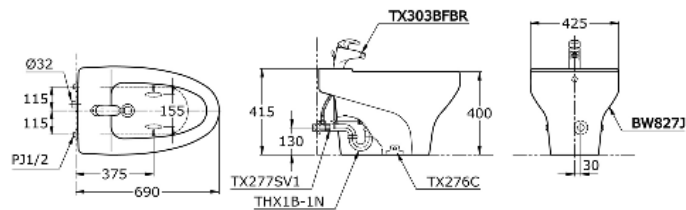

TOTO

Perfection by Design

Type No. : BW827J
Description : TOTO VISION,
Wall Faced Bidet set with
Support Fittings

Technical Specification :

VISION BW 827 J

Copyright © W. ATELIER SDN. BHD., All rights reserved.