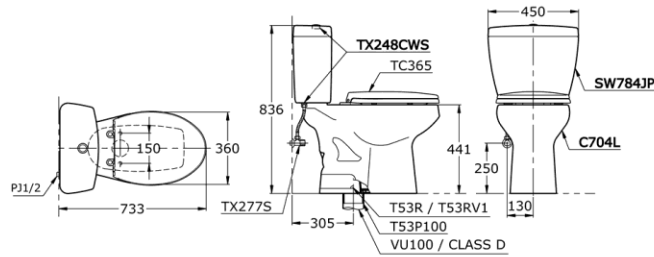

TOTO

Perfection by Design

Type No. : C704L/SW784JP
Description : 6 L Siphonic Flush, For the Disabled

Technical Specification :

C 704 L / SW 784 JP

Copyright © W. ATELIER SDN. BHD., All rights reserved.

All photos and specification in this brochure are only for illustration and do not necessarily represent the final standard specification. Manufacturer reserve the rights to make further improvements and changes, where appropriate during design development. Therefore, they shall not form part of an offer or contract.