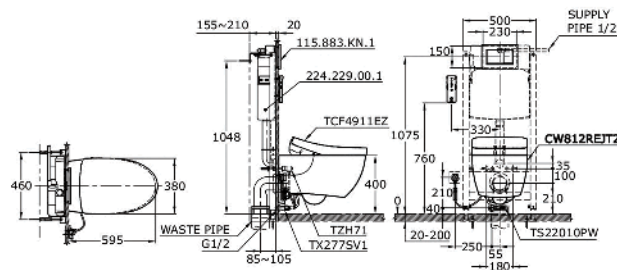

# TOTO

*Perfection by Design*

**Type No.** : CW812REJT2  
**Description** : TOTO LE MUSE,  
Model CW812RJT2  
Wall Hung Rimless  
Tornado Flush 5/3L  
Water Closet with  
CefiONtech set and with  
Concealed Hole feature

## Technical Specification :

---

CW 812 REJT2

---

Copyright © W. ATELIER SDN. BHD., All rights reserved.

All photos and specification in this brochure are only for illustration and do not necessarily represent the final standard specification. Manufacturer reserve the rights to make further improvements and changes, where appropriate during design development. Therefore, they shall not form part of an offer or contract.