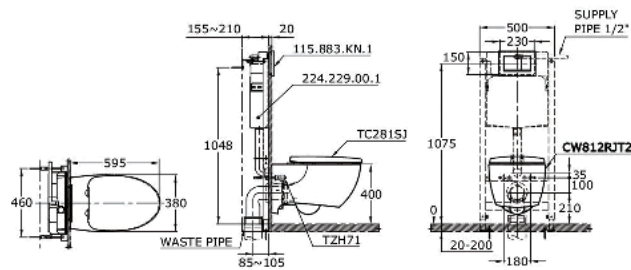

# TOTO

*Perfection by Design*

**Type No.** : CW812RJT2  
**Description** : TOTO LE MUSE,  
Model CW812RJT2  
Wall Hung Rimless  
Tornado Flush 5/3L  
Water Closet with  
CefiONtech set

## Technical Specification :

---

CW 812 RJT2

---

Copyright © W. ATELIER SDN. BHD., All rights reserved.

All photos and specification in this brochure are only for illustration and do not necessarily represent the final standard specification. Manufacturer reserve the rights to make further improvements and changes, where appropriate during design development. Therefore, they shall not form part of an offer or contract.