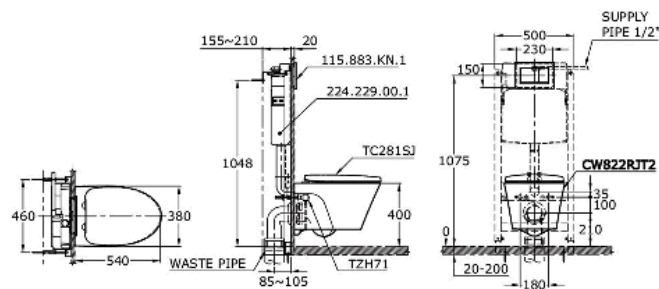

TOTO

Perfection by Design

Type No. : CW822RJT2
Description : TOTO AVANTE,
Wall Hung Rimless
Tornado Flush 5/3L
Water Closet with
CefiONtect set

Technical Specification :

CW 822 RJT2

Copyright © W. ATELIER SDN. BHD., All rights reserved.