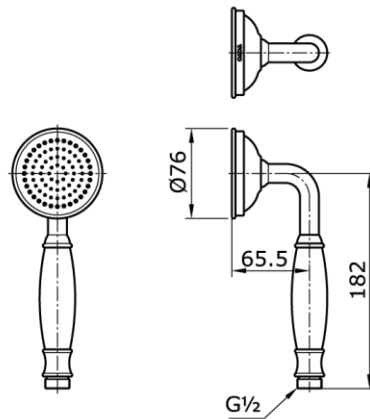

Copyright © W. ATELIER SDN. BHD., All rights reserved.

All photos and specification in this brochure are only for illustration and do not necessarily represent the final standard specification. Manufacturer reserve the rights to make further improvements and changes, where appropriate during design development. Therefore, they shall not form part of an offer or contract.