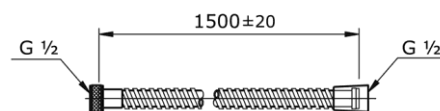

TOTO

Perfection by Design

Type No. : P40815
Description : Shower Hose, Ultraflex
(L = 1500mm)

Technical Specification :

Copyright © W. ATELIER SDN. BHD., All rights reserved.

All photos and specification in this brochure are only for illustration and do not necessarily represent the final standard specification. Manufacturer reserve the rights to make further improvements and changes, where appropriate during design development. Therefore, they shall not form part of an offer or contract.