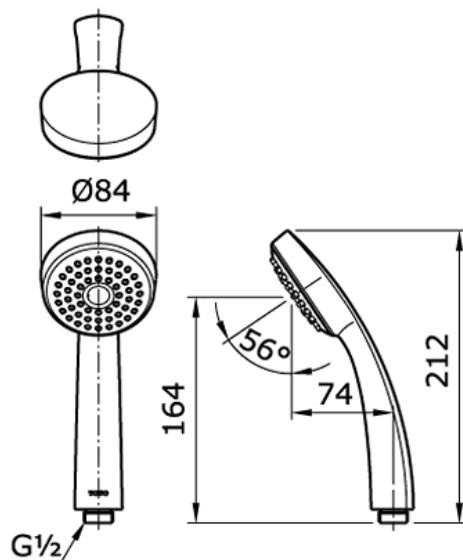

TOTO

Perfection by Design

Type No. : P61400CR
Description : Hand Shower

Technical Specification :

Copyright © W. ATELIER SDN. BHD., All rights reserved.

All photos and specification in this brochure are only for illustration and do not necessarily represent the final standard specification. Manufacturer reserve the rights to make further improvements and changes, where appropriate during design development. Therefore, they shall not form part of an offer or contract.