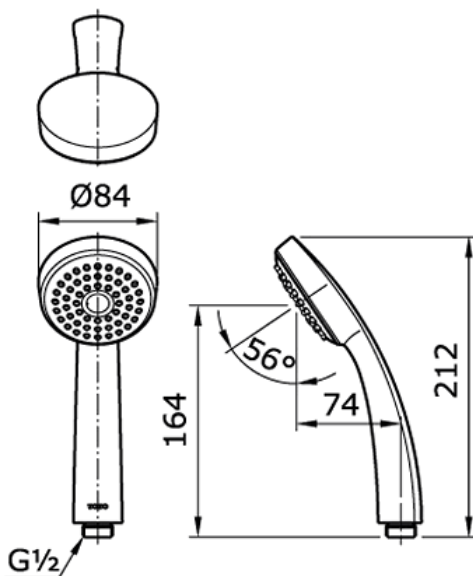

TOTO

Perfection by Design

Type No. : P61400W
Description : Hand Shower

Technical Specification :

Copyright © W. ATELIER SDN. BHD., All rights reserved.

All photos and specification in this brochure are only for illustration and do not necessarily represent the final standard specification. Manufacturer reserve the rights to make further improvements and changes, where appropriate during design development. Therefore, they shall not form part of an offer or contract.