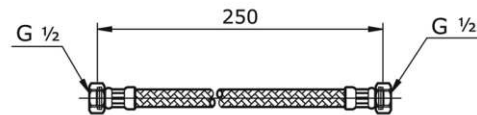

Copyright © W. ATELIER SDN. BHD., All rights reserved.

All photos and specification in this brochure are only for illustration and do not necessarily represent the final standard specification. Manufacturer reserve the rights to make further improvements and changes, where appropriate during design development. Therefore, they shall not form part of an offer or contract.