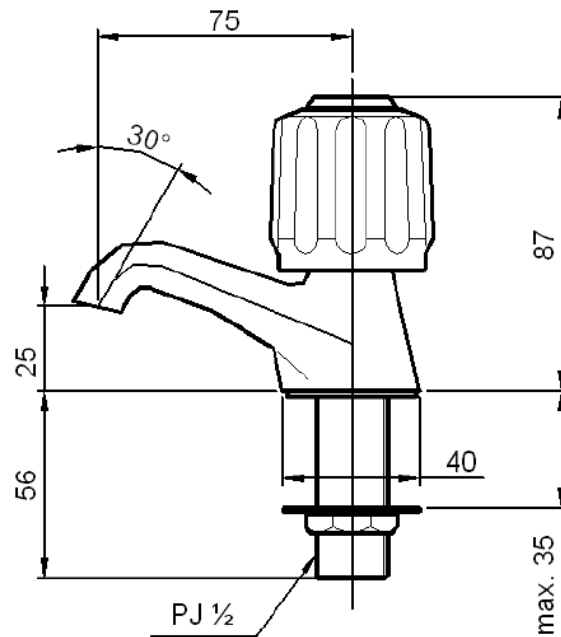

TOTO

Perfection by Design

Type No. : T205MB
Description : Lavatory Faucet
(Cold Water)

Technical Specification :

Copyright © W.ATELIER SDN.BHD, All rights reserved.

All photos and specification in this brochure are only for illustration and do not necessarily represent the final standard specification. Manufacturer reserve the rights to make further improvements and changes, where appropriate during design development. Therefore, they shall not form part of an offer or contract.