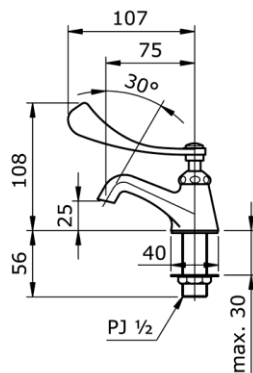

TOTO

Perfection by Design

Type No. : T205QN
Description : Lever Handle Lavatory
Faucet (Cold Water Only)

Technical Specification :

Copyright © W. ATELIER SDN. BHD., All rights reserved.

All photos and specification in this brochure are only for illustration and do not necessarily represent the final standard specification. Manufacturer reserve the rights to make further improvements and changes, where appropriate during design development. Therefore, they shall not form part of an offer or contract.