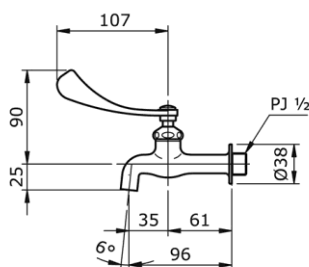

Copyright © W. ATELIER SDN. BHD., All rights reserved.

All photos and specification in this brochure are only for illustration and do not necessarily represent the final standard specification. Manufacturer reserve the rights to make further improvements and changes, where appropriate during design development. Therefore, they shall not form part of an offer or contract.