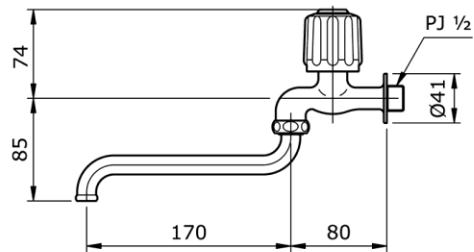

Copyright © W. ATELIER SDN. BHD., All rights reserved.

All photos and specification in this brochure are only for illustration and do not necessarily represent the final standard specification. Manufacturer reserve the rights to make further improvements and changes, where appropriate during design development. Therefore, they shall not form part of an offer or contract.