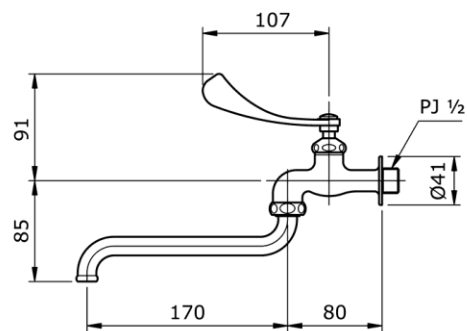

TOTO

Perfection by Design

Type No. : T30ARQ13N
Description : Lever Handle Sink Tap
With Swivel Spout (Cold
Water Only)

Technical Specification :

Copyright © W. ATELIER SDN. BHD., All rights reserved.

All photos and specification in this brochure are only for illustration and do not necessarily represent the final standard specification. Manufacturer reserve the rights to make further improvements and changes, where appropriate during design development. Therefore, they shall not form part of an offer or contract.