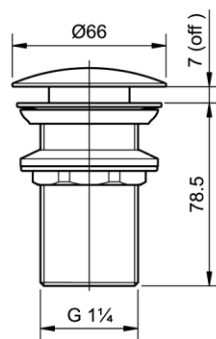

TOTO

Perfection by Design

Type No. : T6JV2N
Description : One Push Pop-Up Waste
Without Overflow Hole

Technical Specification :

Copyright © W. ATELIER SDN. BHD., All rights reserved.

All photos and specification in this brochure are only for illustration and do not necessarily represent the final standard specification. Manufacturer reserve the rights to make further improvements and changes, where appropriate during design development. Therefore, they shall not form part of an offer or contract.