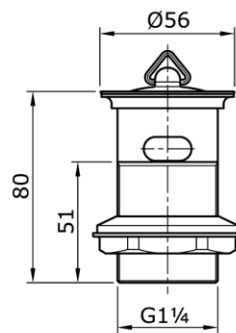

TOTO

Perfection by Design

Type No. : T6JV4
Description : Waste & Plug With overflow Hole

Technical Specification :

Copyright © W. ATELIER SDN. BHD., All rights reserved.

All photos and specification in this brochure are only for illustration and do not necessarily represent the final standard specification. Manufacturer reserve the rights to make further improvements and changes, where appropriate during design development. Therefore, they shall not form part of an offer or contract.