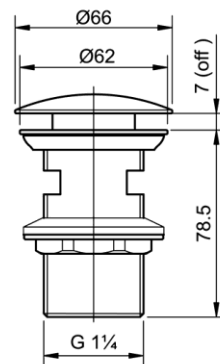

TOTO

Perfection by Design

Type No. : T6JV6
Description : One Push Pop-Up Waste
With Overflow Hole

Technical Specification :

Copyright © W. ATELIER SDN. BHD., All rights reserved.

All photos and specification in this brochure are only for illustration and do not necessarily represent the final standard specification. Manufacturer reserve the rights to make further improvements and changes, where appropriate during design development. Therefore, they shall not form part of an offer or contract.