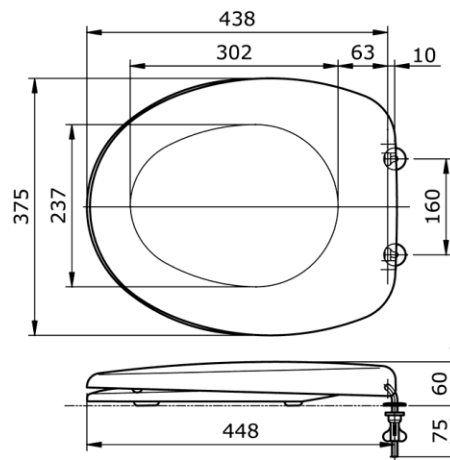

Copyright © W. ATELIER SDN. BHD., All rights reserved.

All photos and specification in this brochure are only for illustration and do not necessarily represent the final standard specification. Manufacturer reserve the rights to make further improvements and changes, where appropriate during design development. Therefore, they shall not form part of an offer or contract.