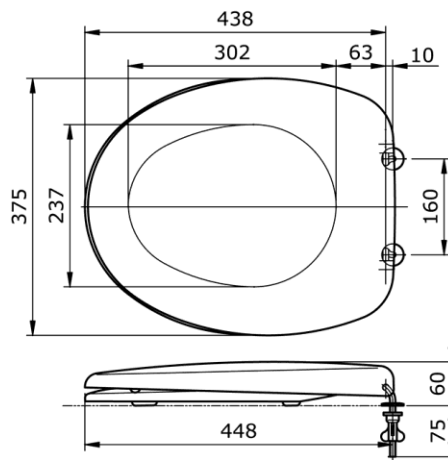

TOTO

Perfection by Design

Type No. : TC280VSR
Description : Duroplast regular soft close seat & cover in White c/w detachable hinge & top fixing screws

Technical Specification :

Copyright © W. ATELIER SDN. BHD., All rights reserved.