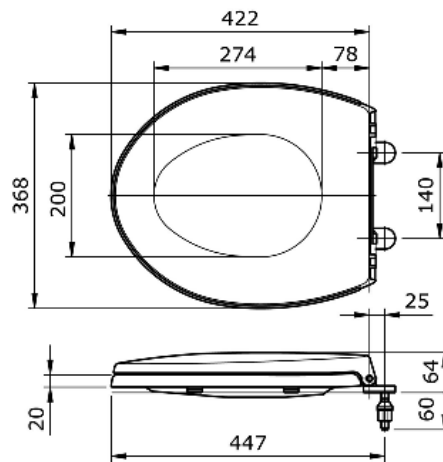

TOTO

Perfection by Design

Type No. : TC364PP
Description : (PP Material) Non-soft close Seat & Cover in white c/w Plastic Hinges & Top fixing S.S Screws.

Technical Specification :

Copyright © W. ATELIER SDN. BHD., All rights reserved.