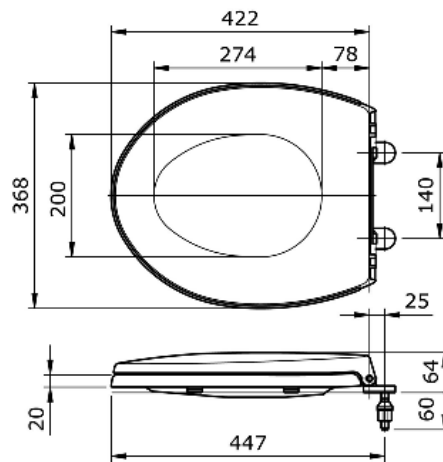

TOTO

Perfection by Design

Type No. : TC364PPSN
Description : (PP Material) soft close
Seat & Cover in white c/w
Plastic Hinges & Top
fixing S.S Screws.

Technical Specification :

Copyright © W. ATELIER SDN. BHD., All rights reserved.