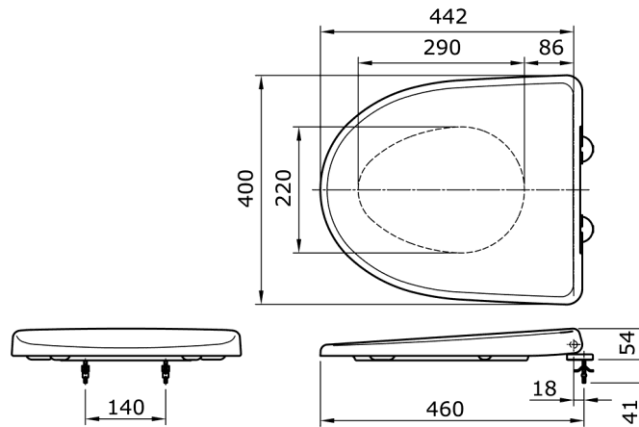

Technical Specification :

Copyright © W. ATELIER SDN. BHD., All rights reserved.

All photos and specification in this brochure are only for illustration and do not necessarily represent the final standard specification. Manufacturer reserve the rights to make further improvements and changes, where appropriate during design development. Therefore, they shall not form part of an offer or contract.