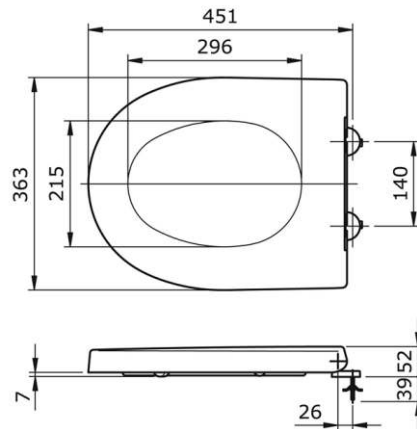

Copyright © W. ATELIER SDN. BHD., All rights reserved.

All photos and specification in this brochure are only for illustration and do not necessarily represent the final standard specification. Manufacturer reserve the rights to make further improvements and changes, where appropriate during design development. Therefore, they shall not form part of an offer or contract.