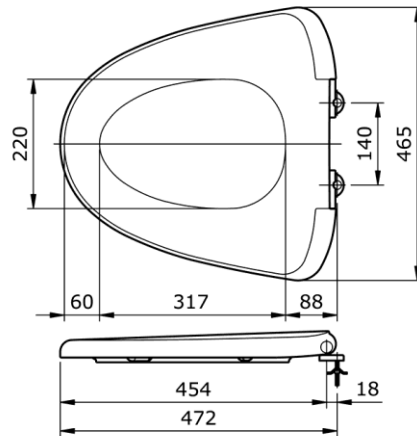

Copyright © W. ATELIER SDN. BHD., All rights reserved.

All photos and specification in this brochure are only for illustration and do not necessarily represent the final standard specification. Manufacturer reserve the rights to make further improvements and changes, where appropriate during design development. Therefore, they shall not form part of an offer or contract.