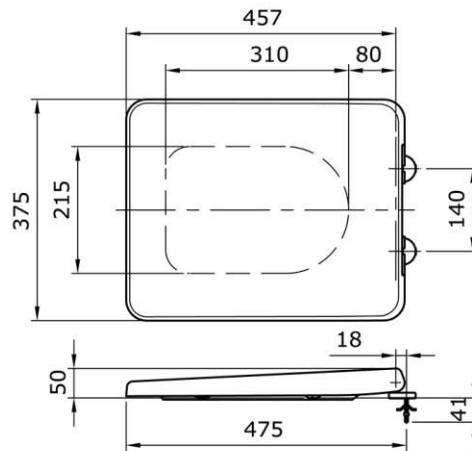

Technical Specification :

Copyright © W. ATELIER SDN. BHD., All rights reserved.

All photos and specification in this brochure are only for illustration and do not necessarily represent the final standard specification. Manufacturer reserve the rights to make further improvements and changes, where appropriate during design development. Therefore, they shall not form part of an offer or contract.