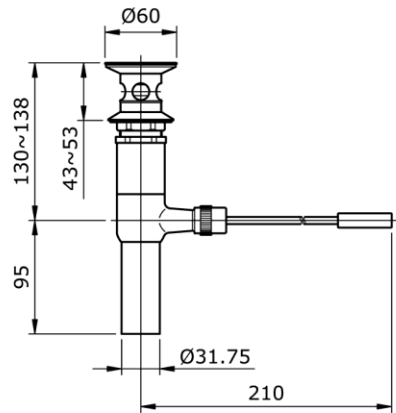

Copyright © W. ATELIER SDN. BHD., All rights reserved.

All photos and specification in this brochure are only for illustration and do not necessarily represent the final standard specification. Manufacturer reserve the rights to make further improvements and changes, where appropriate during design development. Therefore, they shall not form part of an offer or contract.