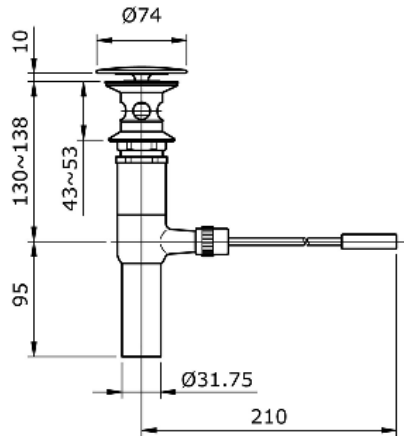

Copyright © W. ATELIER SDN. BHD., All rights reserved.

All photos and specification in this brochure are only for illustration and do not necessarily represent the final standard specification. Manufacturer reserve the rights to make further improvements and changes, where appropriate during design development. Therefore, they shall not form part of an offer or contract.