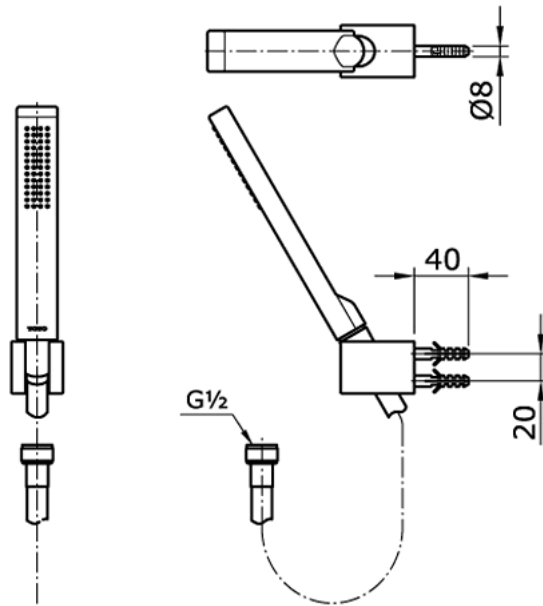

TOTO

Perfection by Design

Type No. : THX118MMA
Description : TOTO MA
Hand Shower Set

Technical Specification :

Copyright © W. ATELIER SDN. BHD., All rights reserved.

All photos and specification in this brochure are only for illustration and do not necessarily represent the final standard specification. Manufacturer reserve the rights to make further improvements and changes, where appropriate during design development. Therefore, they shall not form part of an offer or contract.