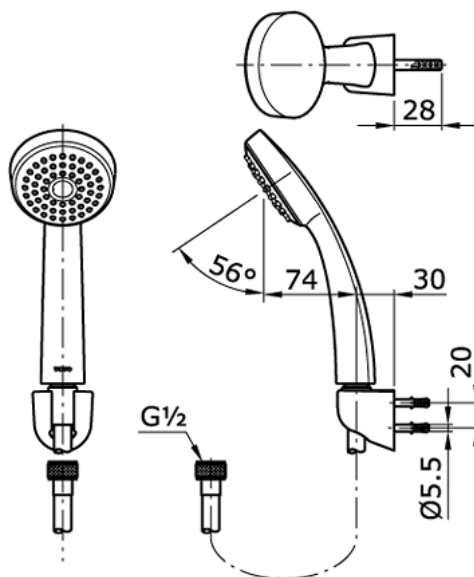

TOTO

Perfection by Design

Type No. : THX17NB
Description : Hand Shower Set

Technical Specification :

Copyright © W. ATELIER SDN. BHD., All rights reserved.

All photos and specification in this brochure are only for illustration and do not necessarily represent the final standard specification. Manufacturer reserve the rights to make further improvements and changes, where appropriate during design development. Therefore, they shall not form part of an offer or contract.