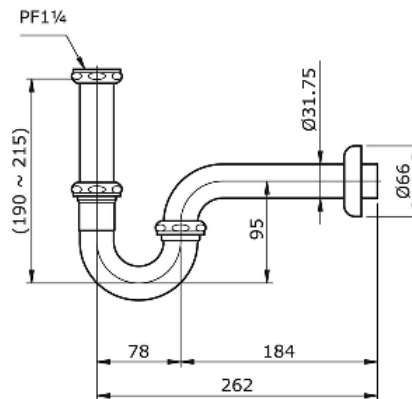

Copyright © W. ATELIER SDN. BHD., All rights reserved.

All photos and specification in this brochure are only for illustration and do not necessarily represent the final standard specification. Manufacturer reserve the rights to make further improvements and changes, where appropriate during design development. Therefore, they shall not form part of an offer or contract.