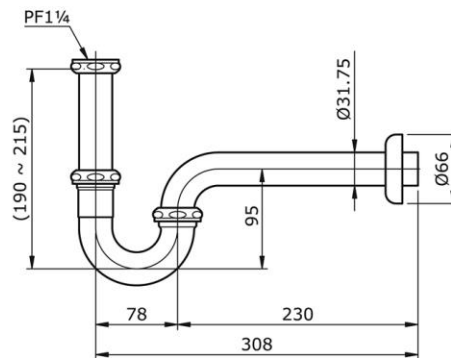

TOTO

Perfection by Design

Type No. : THX1A-5N
Description : P-Trap for Lavatory

Technical Specification :

Copyright © W. ATELIER SDN. BHD., All rights reserved.

All photos and specification in this brochure are only for illustration and do not necessarily represent the final standard specification. Manufacturer reserve the rights to make further improvements and changes, where appropriate during design development. Therefore, they shall not form part of an offer or contract.