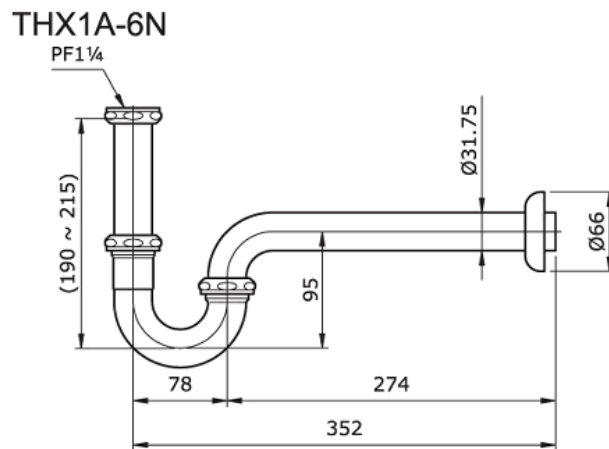

Technical Specification :

Copyright © W. ATELIER SDN. BHD., All rights reserved.

All photos and specification in this brochure are only for illustration and do not necessarily represent the final standard specification. Manufacturer reserve the rights to make further improvements and changes, where appropriate during design development. Therefore, they shall not form part of an offer or contract.