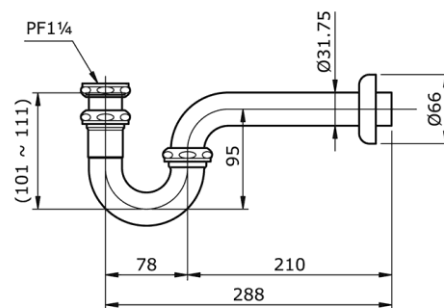

TOTO

Perfection by Design

Type No. : THX1B-1N
Description : P-Trap for Bidet
(L = 288mm)

Technical Specification :

Copyright © W. ATELIER SDN. BHD., All rights reserved.

All photos and specification in this brochure are only for illustration and do not necessarily represent the final standard specification. Manufacturer reserve the rights to make further improvements and changes, where appropriate during design development. Therefore, they shall not form part of an offer or contract.