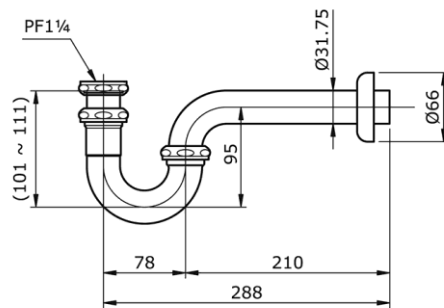

TOTO

Perfection by Design

Type No. : THX1B-2N
Description : P-Trap for Bidet
(L = 308mm)

Technical Specification :

Copyright © W. ATELIER SDN. BHD., All rights reserved.

All photos and specification in this brochure are only for illustration and do not necessarily represent the final standard specification. Manufacturer reserve the rights to make further improvements and changes, where appropriate during design development. Therefore, they shall not form part of an offer or contract.