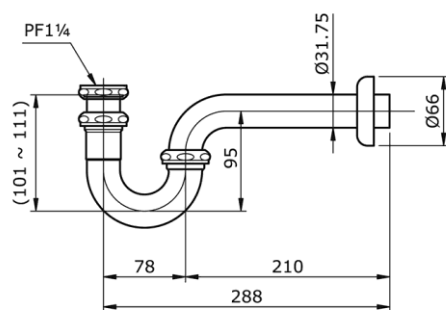

TOTO

Perfection by Design

Type No. : THX1B-3N
Description : P-Trap for Bidet
(L = 358mm)

Technical Specification :

Copyright © W. ATELIER SDN. BHD., All rights reserved.

All photos and specification in this brochure are only for illustration and do not necessarily represent the final standard specification. Manufacturer reserve the rights to make further improvements and changes, where appropriate during design development. Therefore, they shall not form part of an offer or contract.