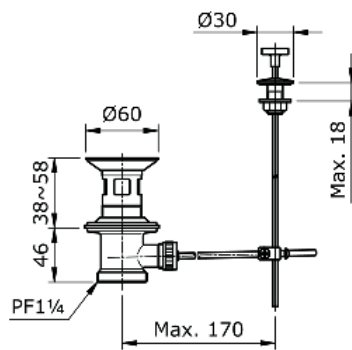

TOTO

Perfection by Design

Type No. : THX3A-1N
Description : 1 1/4" Pop-Up Waste with Rod & Holder

Technical Specification :

Copyright © W. ATELIER SDN. BHD., All rights reserved.

All photos and specification in this brochure are only for illustration and do not necessarily represent the final standard specification. Manufacturer reserve the rights to make further improvements and changes, where appropriate during design development. Therefore, they shall not form part of an offer or contract.