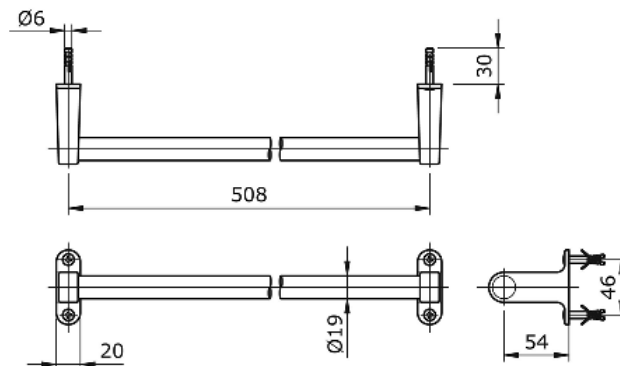

TOTO

Perfection by Design

Type No. : TS113A2
Description : Towel Bar
(Length 508 x Ø19mm)

Technical Specification :

Copyright © W. ATELIER SDN. BHD., All rights reserved.

All photos and specification in this brochure are only for illustration and do not necessarily represent the final standard specification. Manufacturer reserve the rights to make further improvements and changes, where appropriate during design development. Therefore, they shall not form part of an offer or contract.