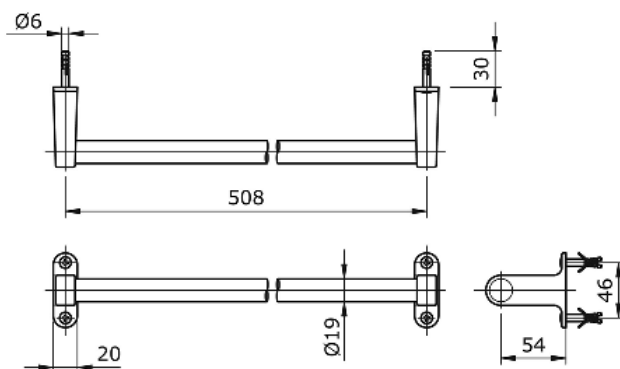

TOTO

Perfection by Design

Type No. : TS113A2V2
Description : Towel Bar
(Length 660 x Ø19mm)

Technical Specification :

Copyright © W. ATELIER SDN. BHD., All rights reserved.

All photos and specification in this brochure are only for illustration and do not necessarily represent the final standard specification. Manufacturer reserve the rights to make further improvements and changes, where appropriate during design development. Therefore, they shall not form part of an offer or contract.